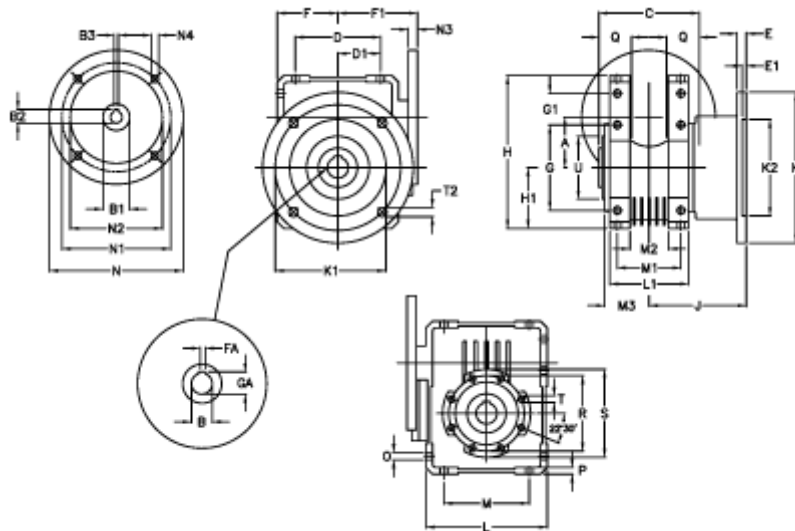

Article number: 392211006443516

Description: Worm Gear with Torque Limiter
W110 L1-UF-64-P90 B5

Measures

A = 110.10	E = 20	H = 308.0	M = 184	N4 = M10x12	U = 130
B = 42	E1 = 12	H1 = 125.0	M1 = 115	O = 14.0	
B1 E7 = 24	F = 125	J = 179.5	M2 = 69	P = 14	
B2 = 27.3	F1 = 143	K = 280	M3 = 73	Q = 45	
B3 H9 = 8	FA = 12	K1 = 230	N = 200	R = 165	
C = 155	G = 184	K2 = 170	N1 = 165	S = 200	
D = 174.0	G1 = 58.0	L = 250	N2 = 130	T = M12x19	
D1 = 82.0	GA = 45.3	L1 = 143	N3 = 0.0	T2 = 13.0	